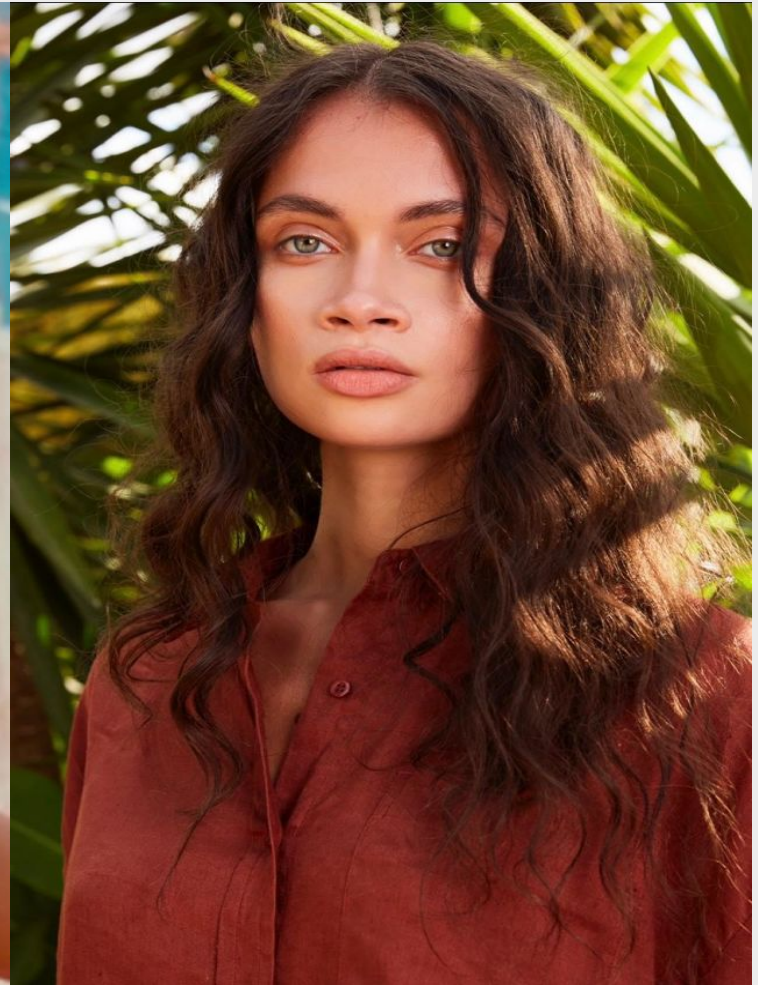

Ysathis

Height 177 cm / 5'9.5" Chest 75 cm / 29.5" Waist 57 cm / 22.5" Hips 86 cm / 34" Shoe 39 eu / 8 us

GLAMZMODEL