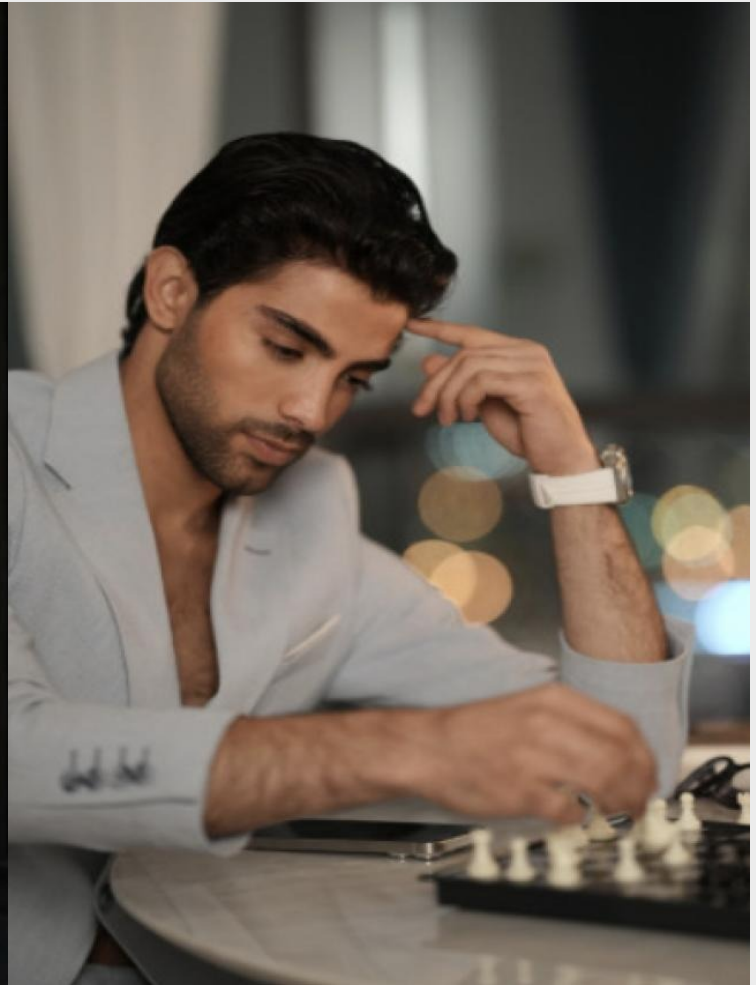

NOUR AHLWA

Height 178 Chest 90 Waist 75 Hips 92 Shoe 42

GLAMZMODEL