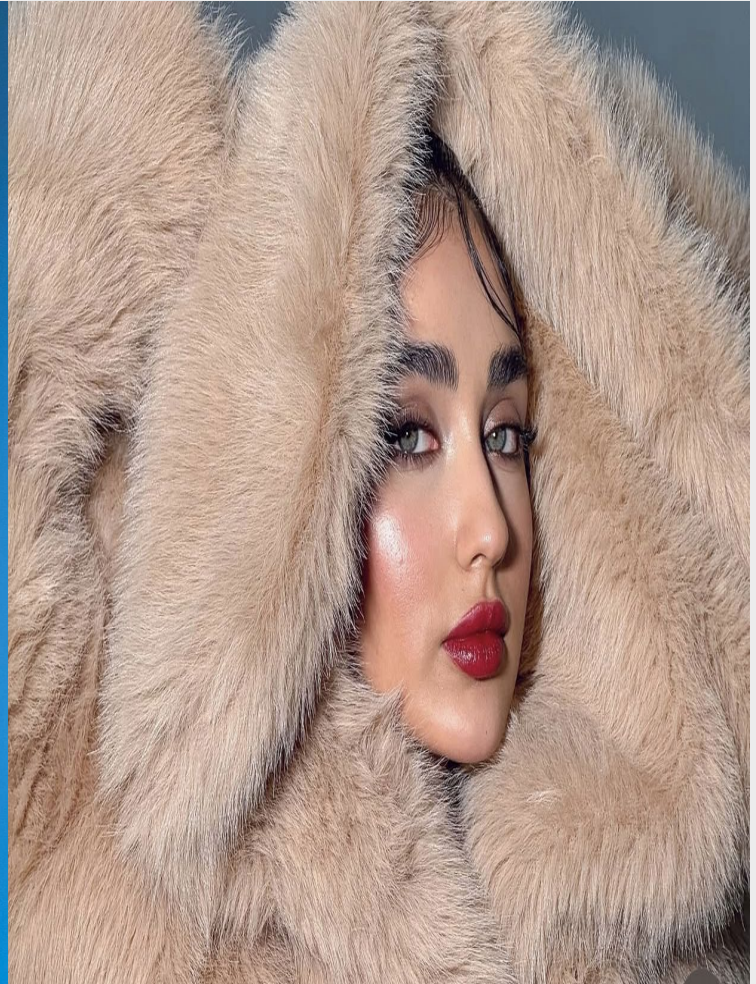

Mojdeh H

Height 168 - 5' 6" Chest 81 - 32" Waist 61 - 24" Shoe 38 - 6 1/2

GLAMZMODEL