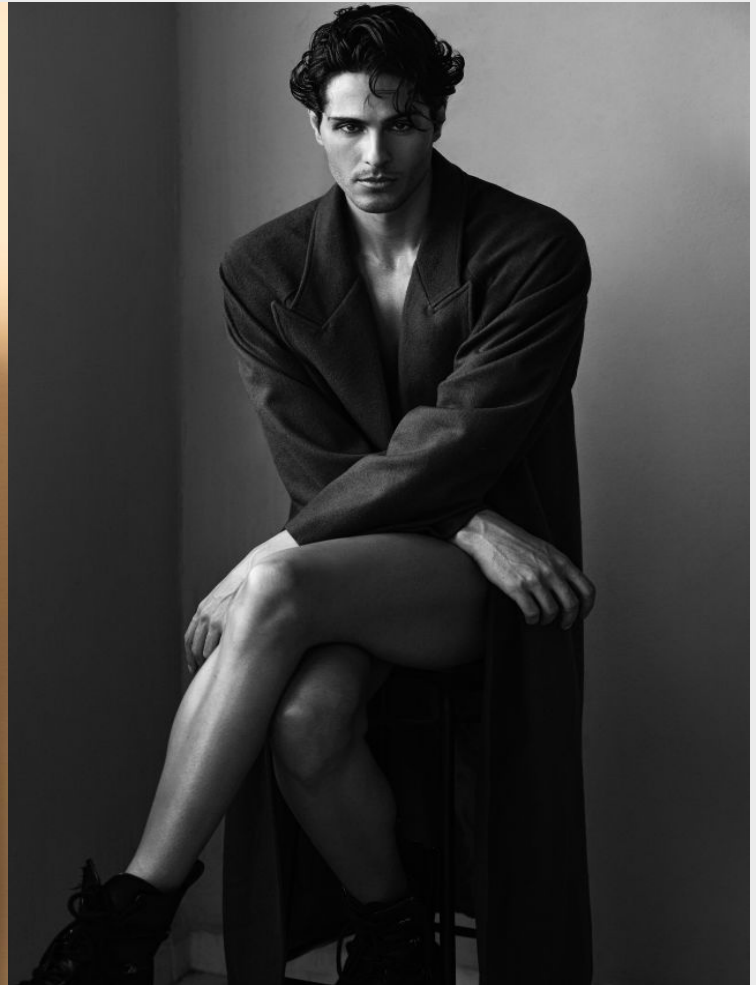

Height 190 cm / 6'3" Chest 98 cm / 38.5" Waist 80 cm / 31.5" Hips 97 cm / 38" Shoe 43 eu / 9.5 us

GLAMZMODEL