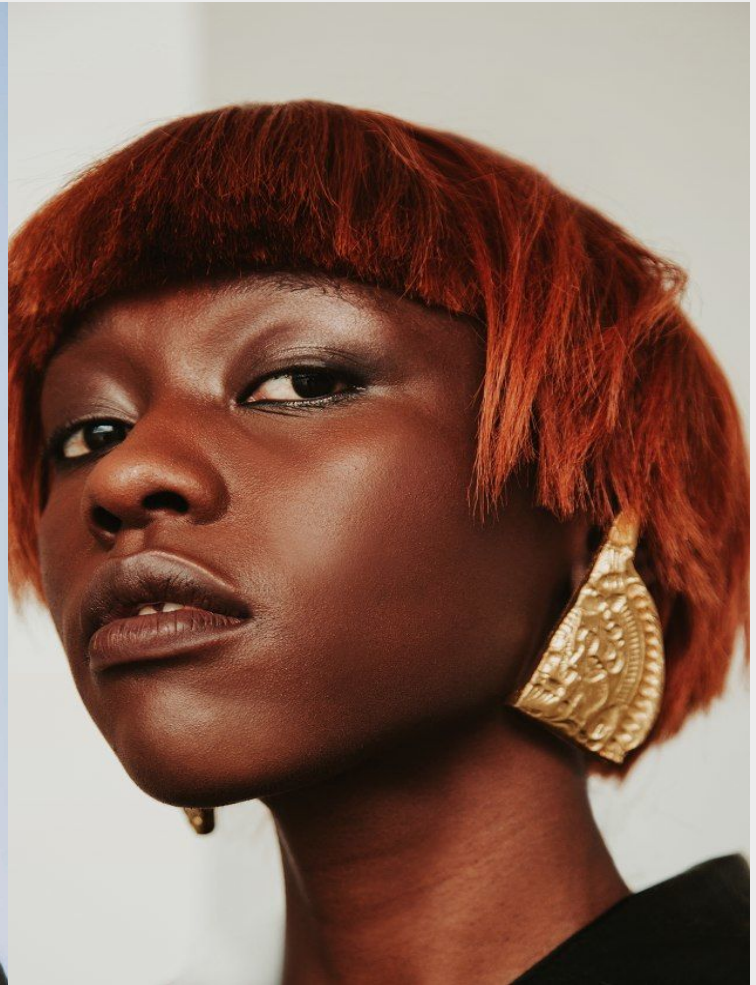

Mitchelle Daka

Height 181 cm / 5'11.5" Chest 84 cm / 33" Waist 60 cm / 23.5" Hips 89 cm / 35" Shoe 41 eu / 10 us

GLAMZMODEL

Mitchelle Daka

Height 181 cm / 5'11.5" Chest 84 cm / 33" Waist 60 cm / 23.5" Hips 89 cm / 35" Shoe 41 eu / 10 us

GLAMZMODEL

Mitchelle Daka

Height 181 cm / 5'11.5" Chest 84 cm / 33" Waist 60 cm / 23.5" Hips 89 cm / 35" Shoe 41 eu / 10 us

GLAMZMODEL

Mitchelle Daka

Height 181 cm / 5'11.5" Chest 84 cm / 33" Waist 60 cm / 23.5" Hips 89 cm / 35" Shoe 41 eu / 10 us