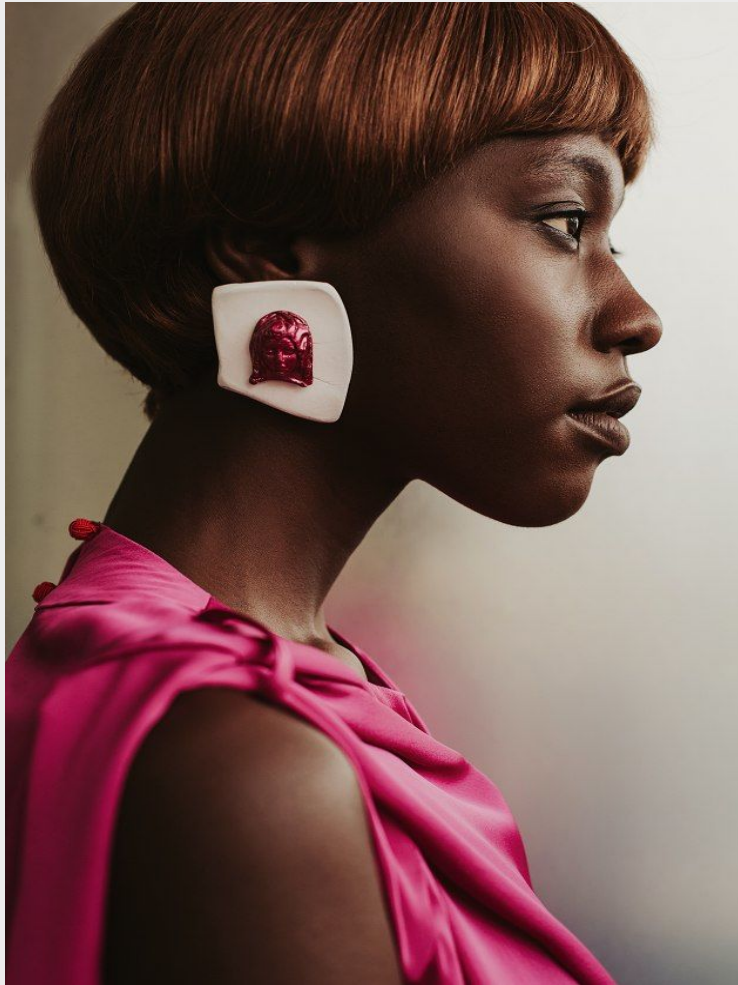

Mitchelle Daka

Height 181 cm / 5'11.5" Chest 84 cm / 33" Waist 60 cm / 23.5" Hips 89 cm / 35" Shoe 41 eu / 10 us

GLAMZMODEL