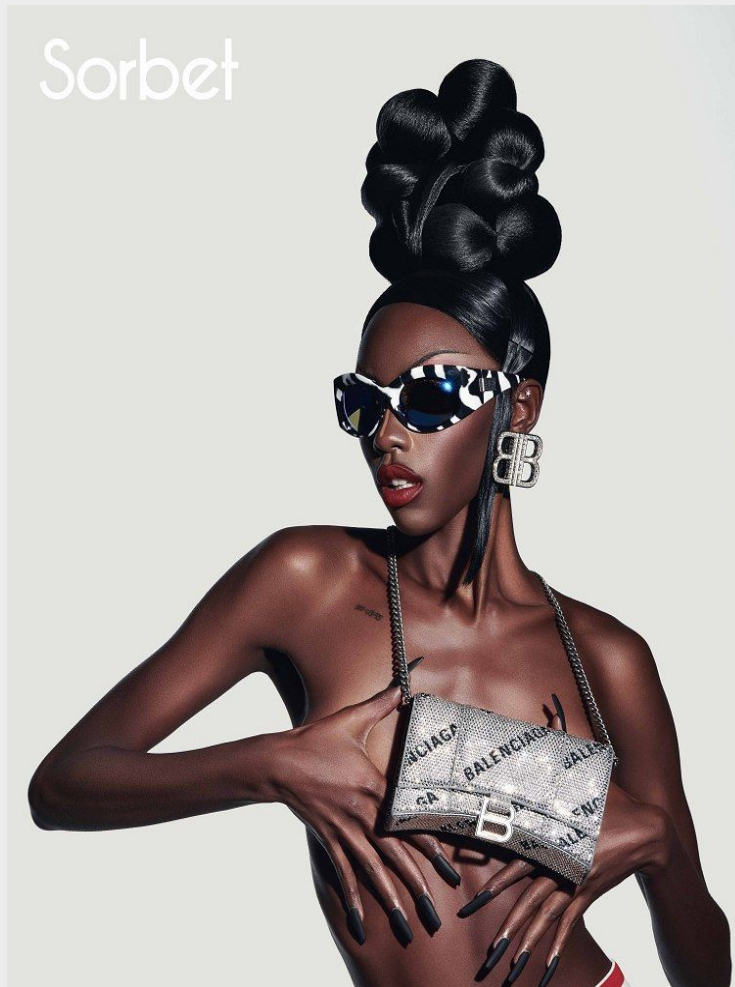

GLAMZMODEL

Mitchelle Daka

Height 181 cm / 5'11.5" Chest 84 cm / 33" Waist 60 cm / 23.5" Hips 89 cm / 35" Shoe 41 eu / 10 us

GLAMZMODEL

Sorbet

Mitchelle Daka

Height 181 cm / 5'11.5" Chest 84 cm / 33" Waist 60 cm / 23.5" Hips 89 cm / 35" Shoe 41 eu / 10 us