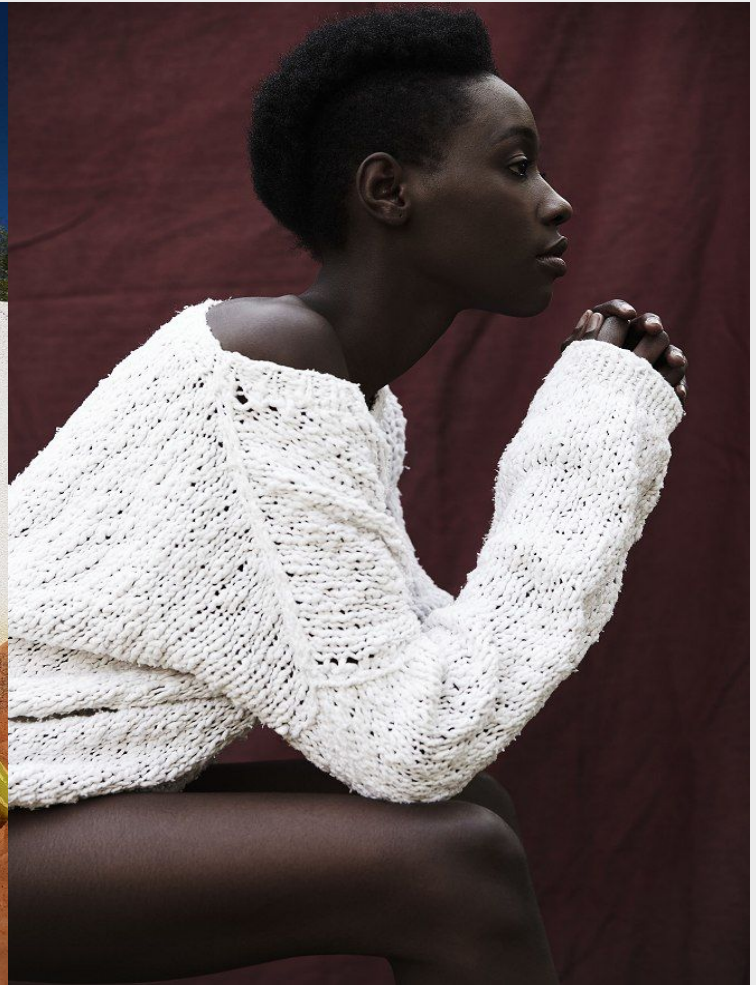

Mitchelle Daka

Height 181 cm / 5'11.5" Chest 84 cm / 33" Waist 60 cm / 23.5" Hips 89 cm / 35" Shoe 41 eu / 10 us

GLAMZMODEL