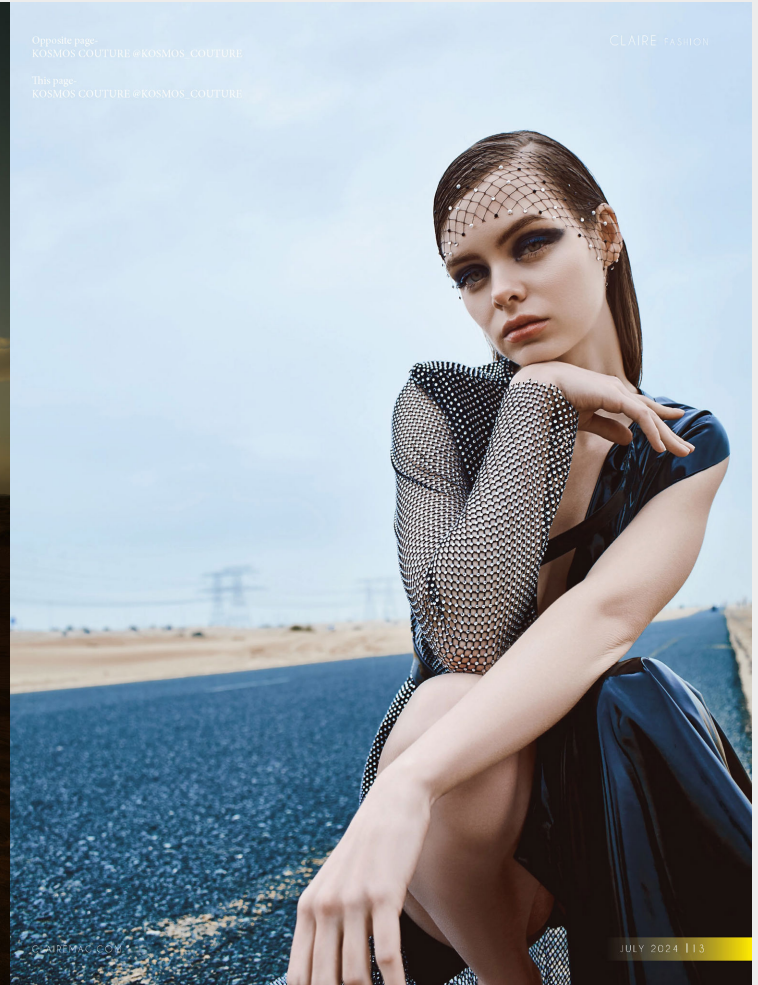

Opposite page:
KOSMOS CULTURE #KOSMOS_CULTURE
This page:
KOSMOS CULTURE #KOSMOS_CULTURE

CLAIRE FASHION

CLAIRE FASHION

JULY 2024 113

Mariia I.

Height 174 - 5' 8.5" Chest 84 - 33" Waist 60 - 23" 1/2 Hips 86 - 34" Shoe 40 - 8

GLAMZMODEL