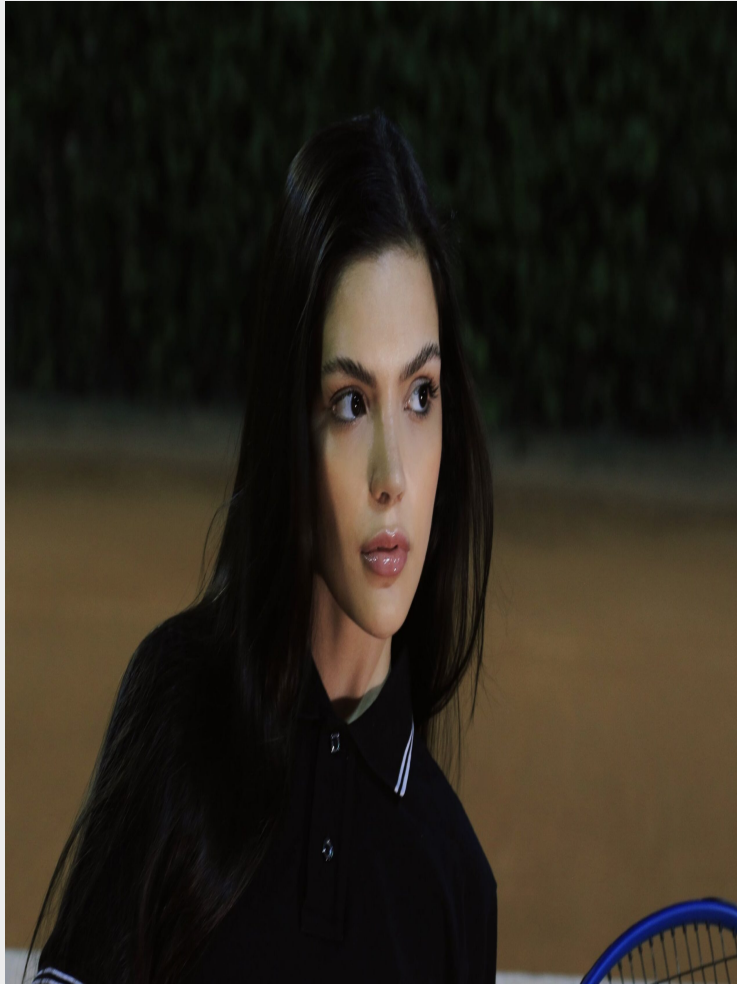

Height 155 - 5' 1" Chest 80 - 31" 1/2 Waist 57 - 22" 1/2 Hips 83 - 32" 1/2 Shoe 37 - 6

GLAMZMODEL