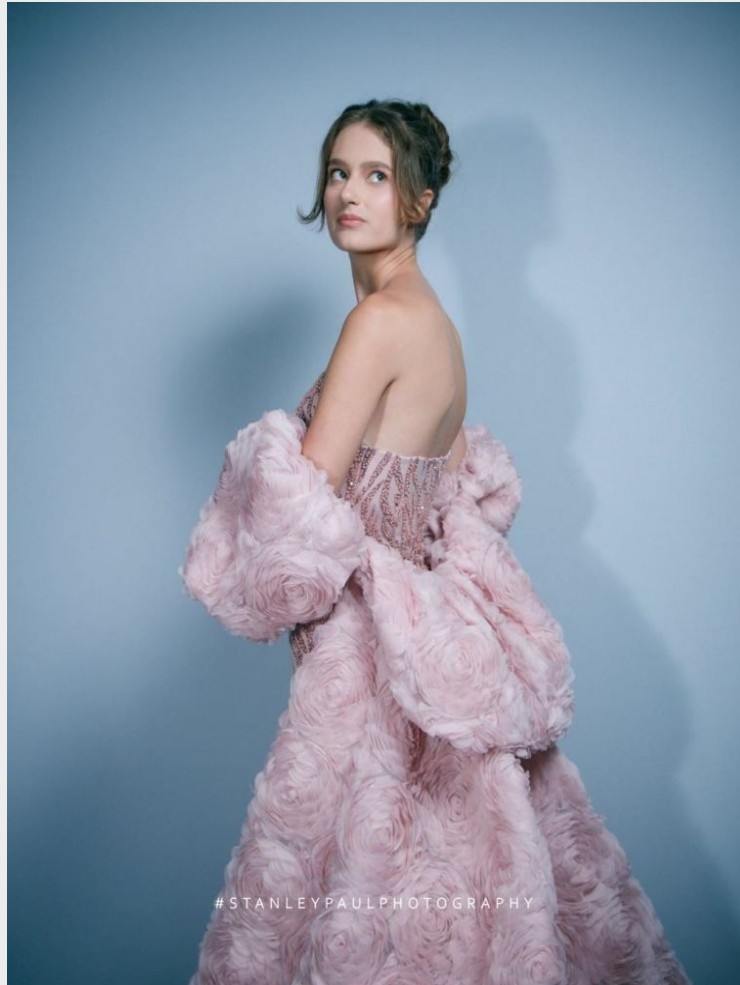

Aglaiа Danilova

Height 190 cm / 6'3" Chest 85 cm / 33.5" Waist 67 cm / 26.5" Hips 97 cm / 38" Shoe 41 eu / 10 us

GLAMZMODEL

Aglia Danilova

Height 190 cm / 6'3" Chest 85 cm / 33.5" Waist 67 cm / 26.5" Hips 97 cm / 38" Shoe 41 eu / 10 us

GLAMZMODEL

Aglaiа Danilova

Height 190 cm / 6'3" Chest 85 cm / 33.5" Waist 67 cm / 26.5" Hips 97 cm / 38" Shoe 41 eu / 10 us

GLAMZMODEL

Aglaiia Danilova

Height 190 cm / 6'3" Chest 85 cm / 33.5" Waist 67 cm / 26.5" Hips 97 cm / 38" Shoe 41 eu / 10 us

GLAMZMODEL