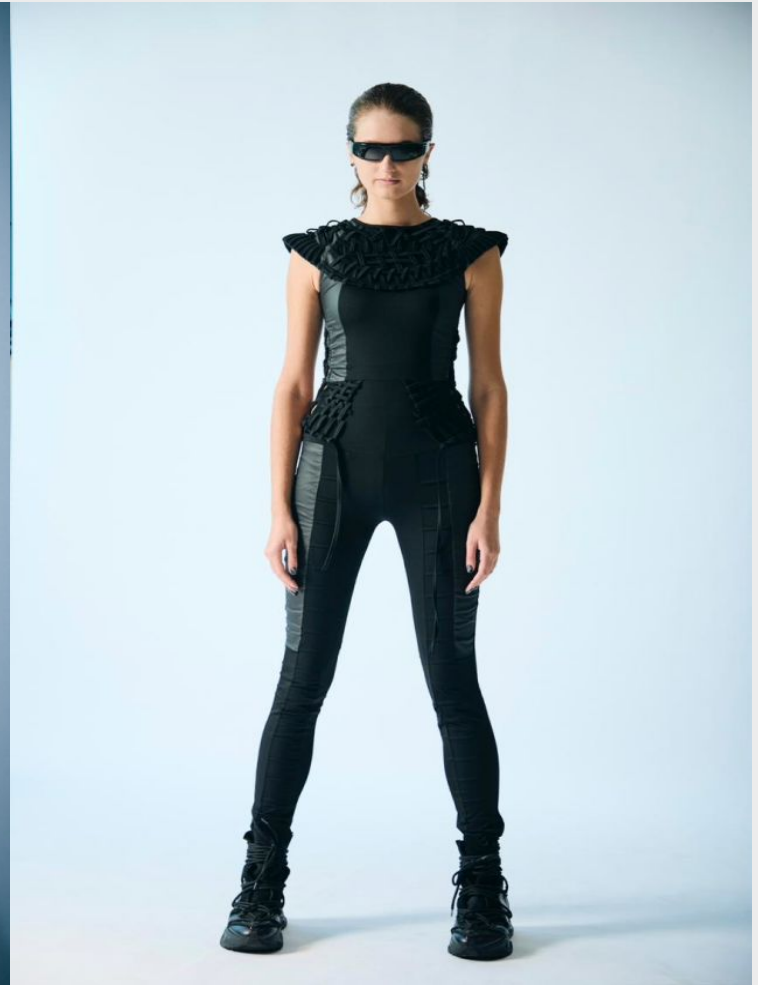

Aglaiа Danilova

Height 190 cm / 6'3" Chest 85 cm / 33.5" Waist 67 cm / 26.5" Hips 97 cm / 38" Shoe 41 eu / 10 us

GLAMZMODEL

Aglia Danilova

Height 190 cm / 6'3" Chest 85 cm / 33.5" Waist 67 cm / 26.5" Hips 97 cm / 38" Shoe 41 eu / 10 us

GLAMZMODEL

Aglaiа Danilova

Height 190 cm / 6'3" Chest 85 cm / 33.5" Waist 67 cm / 26.5" Hips 97 cm / 38" Shoe 41 eu / 10 us

GLAMZMODEL

Aglaiia Danilova

Height 190 cm / 6'3" Chest 85 cm / 33.5" Waist 67 cm / 26.5" Hips 97 cm / 38" Shoe 41 eu / 10 us

GLAMZMODEL