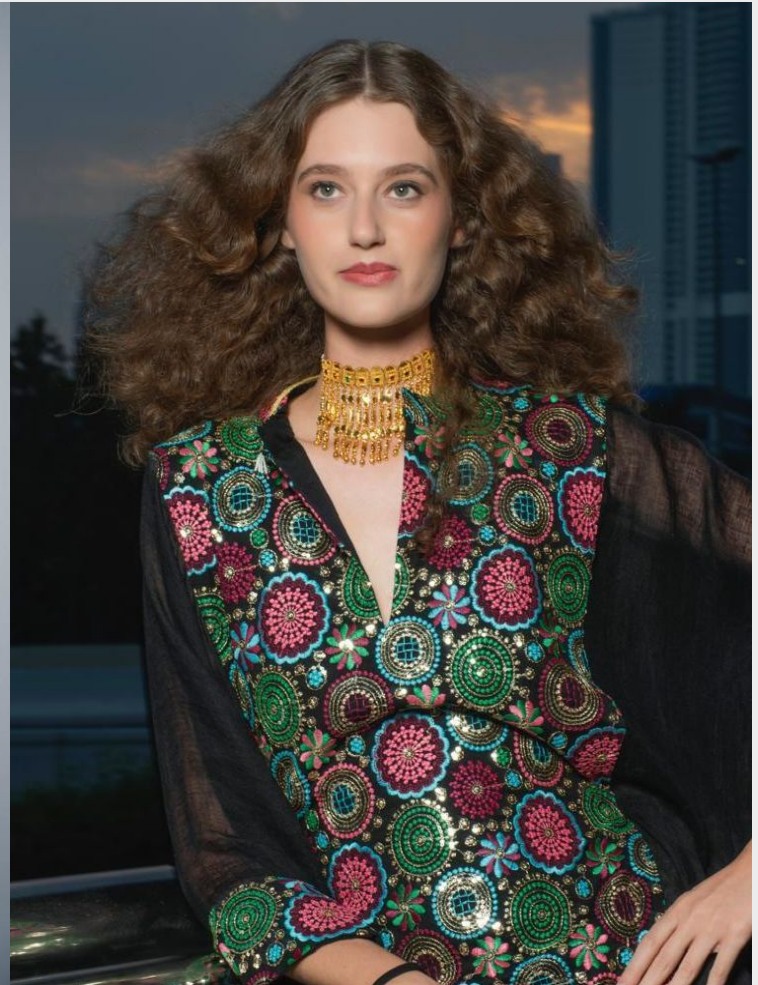

Aglaiа Danilova

Height 190 cm / 6'3" Chest 85 cm / 33.5" Waist 67 cm / 26.5" Hips 97 cm / 38" Shoe 41 eu / 10 us

GLAMZMODEL

Aglia Danilova

Height 190 cm / 6'3" Chest 85 cm / 33.5" Waist 67 cm / 26.5" Hips 97 cm / 38" Shoe 41 eu / 10 us

GLAMZMODEL

Aglaiа Danilova

Height 190 cm / 6'3" Chest 85 cm / 33.5" Waist 67 cm / 26.5" Hips 97 cm / 38" Shoe 41 eu / 10 us

GLAMZMODEL

Aglaiia Danilova

Height 190 cm / 6'3" Chest 85 cm / 33.5" Waist 67 cm / 26.5" Hips 97 cm / 38" Shoe 41 eu / 10 us

GLAMZMODEL