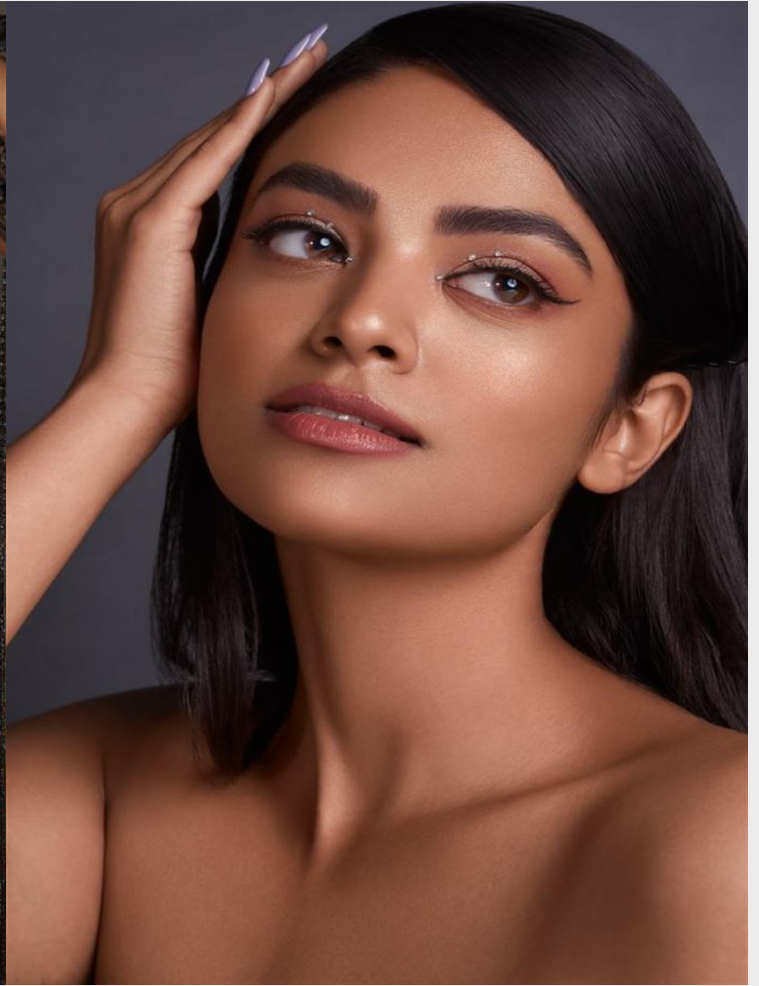

Aaradhya

Height 168 - 5' 6" Chest 82 - 32" Waist 66 - 26" Hips 86 - 34" Shoe 37 - 6

GLAMZMODEL