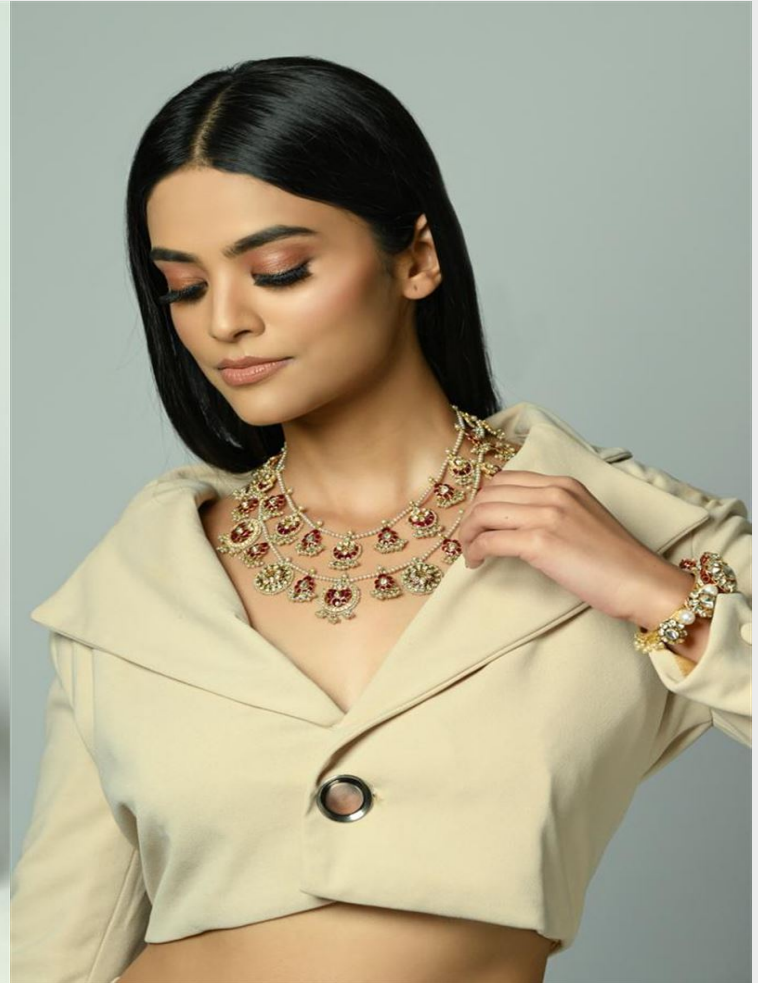

Aaradhya

Height 168 - 5' 6" Chest 82 - 32" Waist 66 - 26" Hips 86 - 34" Shoe 37 - 6

**GLAMZMODEL**

Aaradhya

Height 168 - 5' 6" Chest 82 - 32" Waist 66 - 26" Hips 86 - 34" Shoe 37 - 6

**GLAMZMODEL**

Aaradhya

Height 168 - 5' 6" Chest 82 - 32" Waist 66 - 26" Hips 86 - 34" Shoe 37 - 6

**GLAMZMODEL**

Aaradhya

Height 168 - 5' 6" Chest 82 - 32" Waist 66 - 26" Hips 86 - 34" Shoe 37 - 6

**GLAMZMODEL**

Aaradhya

Height 168 - 5' 6" Chest 82 - 32" Waist 66 - 26" Hips 86 - 34" Shoe 37 - 6

**GLAMZMODEL**

Aaradhya

Height 168 - 5' 6" Chest 82 - 32" Waist 66 - 26" Hips 86 - 34" Shoe 37 - 6

**GLAMZMODEL**